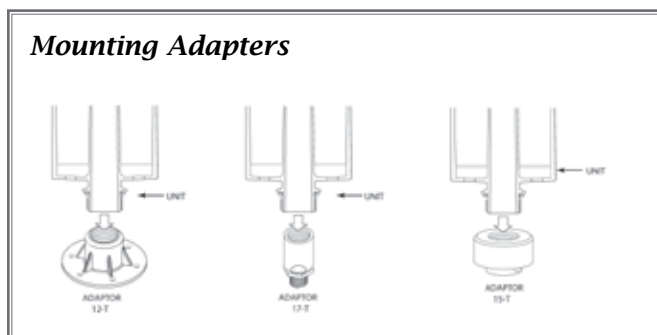

Disposable Breather Accessories

meeting your specific needs

Des-Case provides a wide range of disposable breather accessories for easy adaptation to your specific applications and working environment.

Model #	Description
DC-12-T	Connects standard breather to 6-hole flange opening
DC-13-T	Connects standard breather to 1" male threaded connection
DC-15-T	Connects standard breather to 1½" bayonet-style opening
DC-17-T	Connects standard breather to ¾" female threaded connection
DC-35	Connects DC-BB, DC-1 or VentGuard to ¾" female threaded connection
DC-36	Connects DC-BB, DC-1 or VentGuard to 1" female threaded connection
DC-37	Connects DC-BB, DC-1 or VentGuard to ½" female threaded connection
DC-DSA-10	Seats disposable steel breather on 1" female threaded connection
DC-DSA-17	Seats disposable steel breather on ¾" female threaded connection
DC-DSV5	Flapper valve adapter seats disposable steel breather on 1" male threaded connection
DC-13-T-VI	Standard breather to 1" male threaded connection adapter, with single-position vacuum indicator
DC-OCM5-VI	Standard breather to 1" male threaded connection adapter, with oil-mist coalescing media and single-position vacuum indicator
DC-SB-VI	Connects DoublePlay™ and TriplePlay™ to 1" female threaded connection
DC-ME-2-T	Connects two standard breathers to 2" female threaded connection
DC-ME-3-T	Connects three standard breathers to 2" female threaded connection
DC-ME-4-T	Connects four standard breathers to 2" female threaded connection

See pages 20 and 21 for fluid handling adapters.

Vacuum Indicator Adapter

Single position indicator actuates when maximum filter restriction has been reached.

DC-SB-VI

Oil Coalescing Adapter

Oil coalescing media captures oil mist, funnels back to system.

DC-OCM5-VI

Breather Manifolds

Available in 2, 3 or 4 breather configurations to mount multiple disposable breather models.

**DC-ME-2-T, DC-ME-3-T
DC-ME-4-T**

Flapper Valve Adapter

Optimizes disposable steel breather longevity.